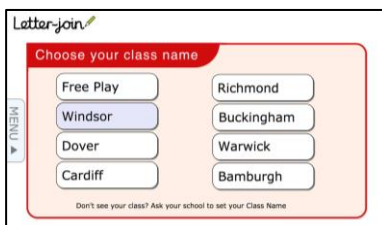

Choose a Classroom

Once logged-in, choose your child's classroom and you can use Letter-join's resources and fun activities to reinforce the handwriting we teach at school. You can trace over the letters and words and play the games on your tablet.

We are limited to the number of users who can log in to this account, so please do not share these log-in details.